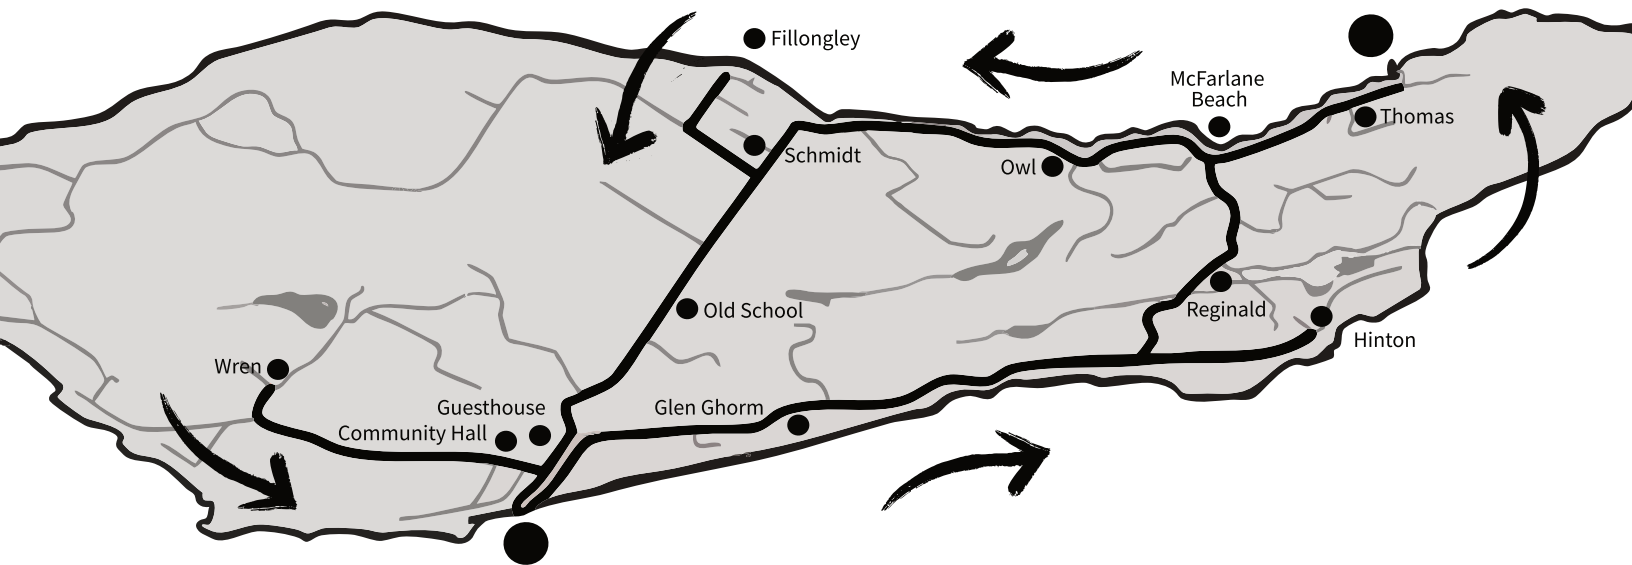

# DENMAN ISLAND BUS SERVICE

Catching the #10 bus to Courtenay and back? These are your best connections to catch with the Denman Island Bus and Ferries on weekdays

Ferry - Hornby to Denman	Denman Island Bus	Ferry - Denman to Buckley Bay	#10 bus to Courtenay
9:00 AM	1st Run	9:40 AM	10:19 AM
11:00 AM	3rd run	1:40 PM	2:11 PM
4:00 PM	6th run	5:40 PM	6:27 PM

#10 bus from Courtenay	Ferry - Buckley Bay to Denman	Denman Island Bus	Ferry - Denman to Hornby
8:07 AM	8:20 AM	1st run	9:40 AM
9:37 AM	10:00 AM	3rd run	10:40 AM
1:46 PM	2:00 PM	5th run	3:40 PM
5:39 PM	6:00 PM	7th run	6:35 PM

#### FREE PUBLIC BUS SERVICE RUNNING 7 DAYS A WEEK

Denman West*	8:47 AM	10:17 AM	11:47 AM	1:17 PM	2:47 PM	4:17 PM	6:15 PM
Guesthouse	8:49 AM	10:19 AM	11:49 AM	1:19 PM	2:49 PM	4:19 PM	6:17 PM
Glen Ghorm	8:53 AM	10:23 AM	11:53 AM	1:23 PM	2:53 PM	4:23 PM	6:19 PM
Hinton	-	10:27 AM	11:57 AM	1:27 PM	2:57 PM	4:27 PM	-
Reginald	8:57 AM	10:32 AM	12:02 PM	1:32 PM	3:02 PM	4:32 PM	6:23 PM
McFarlane Beach	9:00 AM	10:35 AM	12:05 PM	1:35 PM	3:05 PM	4:35 PM	6:26 PM
Thomas	9:03 AM	10:37 AM	12:07 PM	1:37 PM	3:07 PM	4:37 PM	6:29 PM
Gravelly Bay*	9:16 AM	10:44 AM	12:14 PM	1:44 PM	3:14 PM	4:44 PM	6:31 PM
Owl	-	10:48 AM	12:18 PM	1:48 PM	3:18 PM	4:48 PM	6:35 PM
Schmidt	9:23 AM	10:52 AM	12:22 PM	1:52 PM	3:22 PM	4:52 PM	6:39 PM
Fillongley	-	10:56 AM	12:26 PM	1:56 PM	3:26 PM	4:56 PM	6:43 PM
Old School	9:25 AM	11:00 AM	12:30 PM	2:00 PM	3:30 PM	5:00 PM	6:47 PM
Denman West*	9:30 AM	11:07 AM	12:37 PM	2:07 PM	3:37 PM	5:07 PM	6:54 PM
Community Hall	9:34 AM	11:11 AM	12:41 PM	2:11 PM	3:41 PM	5:11 PM	6:58 PM
Wren Rd	9:38 AM	11:15 AM	12:45 PM	2:15 PM	3:45 PM	5:15 PM	7:02 PM

\*= Ferry Terminals. If the ferry is coming in to dock at scheduled departure time, drivers will wait for foot passengers to disembark whenever possible.  
All times are departure times, please plan to be at the stop at least a few minutes early.